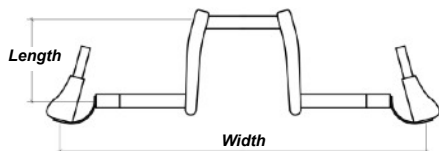

Frame Dimensions

Seat Width / Rear Wheel Width

Seat Width is measured from inside of seat rails.

- Seat Width- 16" (40.6cm), Rear Wheel Width- 33" (83.8cm)

Seat Depth

Measure from front of backrest post to front edge of seat sling.

- Adjustable: 14" (35.5cm) - 18" (45.7cm)

Back Height

Measured from seat base to top of backrest.

- 18" (45.7cm) - Standard 22" (55.9cm) - \$295
 20" (50.8cm) - \$295 24" (61.0cm) - \$295

Backrest Angle

Angle measured from floor plane to back plane.

- Adjustable: 70° - 90°

Footrest Style

- Adjustable with padded ankle slings and Velcro ankle restraints.

Upholstery

- Seat:** Tension Strap
Back: Tension Strap with 1.25" (3.2cm) foam padding

Crank Arms

- Width by crank extenders- Standard
** Less leg clearance with this method vs 'Bull Horn' Style.*

- Width- 23.5" (60cm)
 Length- 6.8" (170mm)

- Optional: Custom Welded 'Bull Horn'- \$495
** Powder Coated to match frame color.*

- Width- 25" (63.5cm)
 Length- 7.25" (185mm)

Options and Accessories

Components