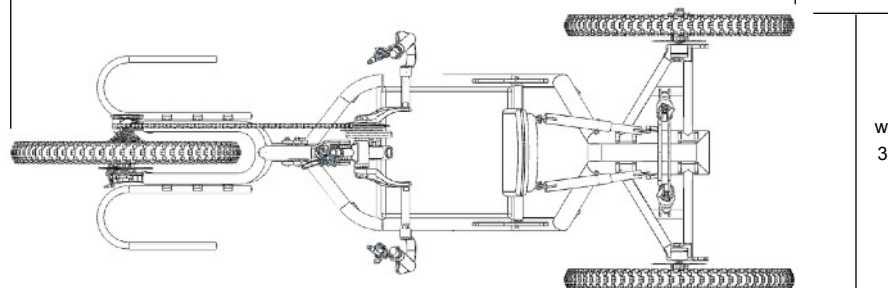

Handcycle Dimensions

* Dimensions below are a close approximation but will change depending on wheel and tire size.

Height

with 26" (559) wheels =
33" (83.8cm) overall height

with 29er (622) wheels =
36" (91.4cm) overall height

Length

with 26" wheels- 89" (226cm)

with 29er wheels- 95" (241cm)

Width

with 16" (40.6cm) seat width =
33" (83.8cm) rear wheel width

Frame Finish- Color Options

*Powder coat is a baked on finish. *Colors and shades can look different than the samples below.