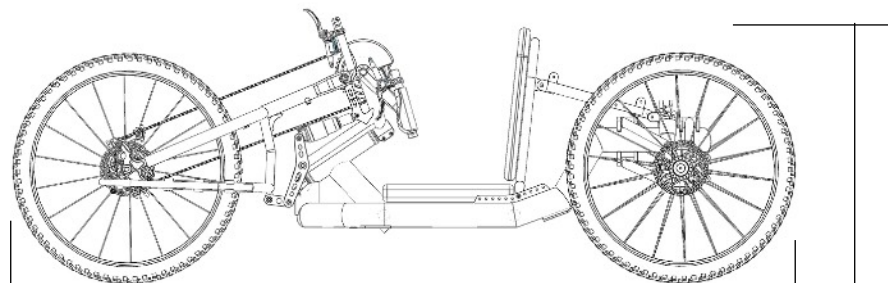

Crank Handles

- Ergo Grips, Standard
- Quad Grips, Optional- +\$695 * May require additional cost depending on setup.

Accessories

- Flag with frame mount- +\$155
- Click Strap Seat Belt- +\$175
- Seat Cushion-
 - * Standard handcycle includes back rest cushion, but does not include seat cushion.
 - Contoured Foam- +\$165
 - Supracor Stimulite Silver- +\$225
- Handcycle Hauler- +\$1,395 * Requires a 2" Trailer Hitch- Carries 1 handcycle
- Handcycle Hauler with 2 bicycle attachment- +\$1,995 * Requires a 2" Trailer Hitch- Carries 1 handcycle plus 2 mountain bikes.

Handcycle Dimensions

* Dimensions below are a close approximation but will change depending on wheel and tire size.

Height

with 26" (559) wheels =
33" (83.8cm) overall height

with 29er (622) wheels =
36" (91.4cm) overall height