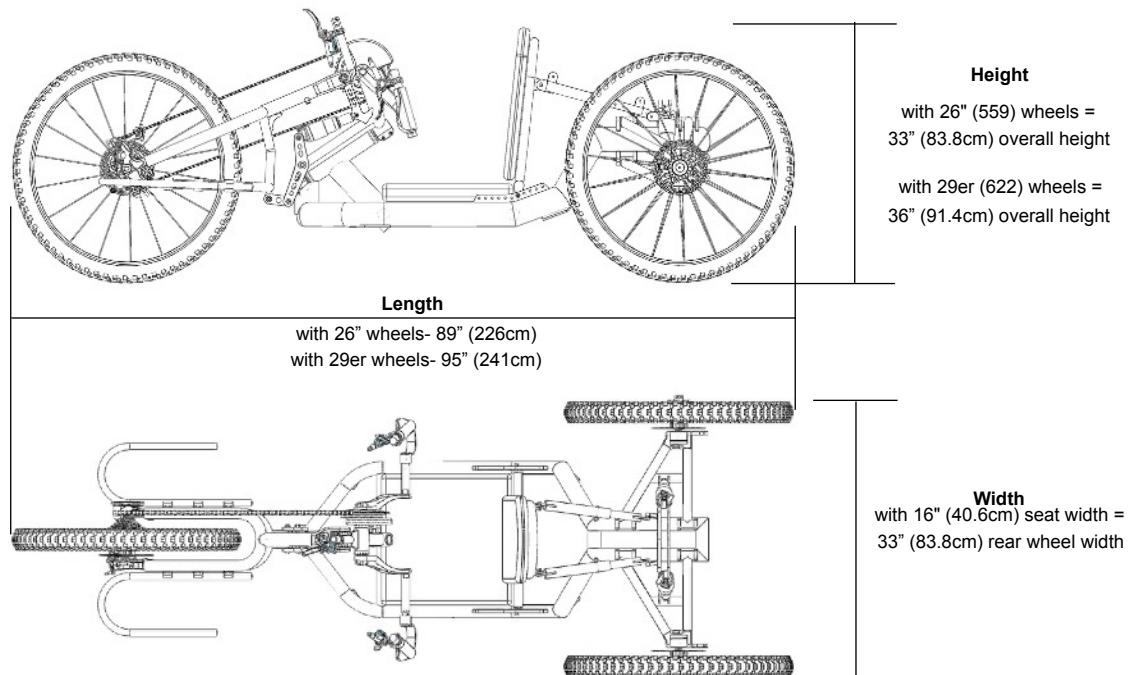

Power Option

- ☐ NO optional power system- Standard
- ☐ 750watt Electric Power System, mid-mount, Optional- +$2,495
  - 750 Watt Motor
  - 17.4Ah (840Wh) Battery
  - Color Display
  - Throttle (engages from stopped)
  - 6 Boost settings
  - System Mounting hardware, Charger, Install, and configuration
- ☐ Upgrade to 24Ah (1150Wh) Battery- +$495
- ☐ 1000watt Electric Power System, mid-mount, Optional- +$2,995
  - 1000 Watt Motor
  - 17.4Ah (840Wh) Battery
  - Color Display
  - Throttle (engages from stopped)
  - 6 Boost settings
  - System Mounting hardware, Charger, Install, and configuration
- ☐ Upgrade to 24Ah (1150Wh) Battery- +$495

Crank Handles

- ☐ Ergo Grips, Standard
- ☐ Quad Grips, Optional- +$695 * May require additional cost depending on setup.

Accessories

- ☐ Flag with frame mount- +$195
- ☐ Click Strap Seat Belt- +$225
- ☐ Seat Cushion-
  - Standard handcycle includes back rest cushion, but does not include seat cushion.
  - ☐ Contoured Foam- +$175
  - ☐ Supracor Stimulite Silver- +$245
- ☐ Handcycle Hauler- +$1,695 * Requires a 2" Trailer Hitch- Carries 1 handcycle, heavy duty aluminum construction.
- ☐ Handcycle Hauler with 2 bicycle attachment- +$2,495 * Requires a 2" Trailer Hitch- Carries 1 handcycle plus 2 mountain bikes. heavy duty aluminum construction.

Handcycle Dimensions

* Dimensions below are a close approximation but will change depending on wheel and tire size.