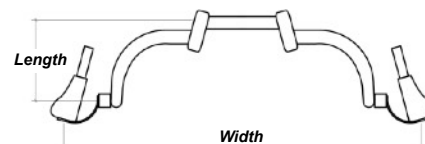

- Adjustable: 14" (35.5cm) - 18" (45.7cm)

Back Height

Measured from seat base to top of backrest.

- 18" (45.7cm) - Standard 22" (55.9cm) - \$295
 20" (50.8cm) - \$295 24" (61.0cm) - \$295

Backrest Angle

Angle measured from floor plane to back plane.

- Adjustable: 70° - 90°

Footrest Style

- Adjustable with padded ankle slings and Velcro ankle restraints.

Upholstery

- Seat:** Tension Strap
Back: Tension Strap with 1.25" (3.2cm) foam padding

Crank Arms

- Width by crank extenders- Standard
** Less leg clearance with this method vs 'Bull Horn' Style.*

- Width- 23.5" (60cm)
 Length- 6.8" (170mm)

- Optional: Custom Welded 'Bull Horn'- \$495
** Powder Coated to match frame color.*

- Width- 25" (63.5cm)
 Length- 7.25" (185mm)

Options and Accessories

Components