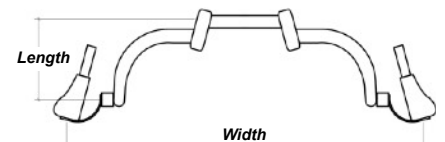

Frame Style

- Lasher Sport ATH-FS.1 - All Terrain Handcycle \$8,495.00
*Three wheel independent suspension, recumbent style.
 * Max rider weight 220 pounds (100 Kg)*

Frame Dimensions

Seat Width / Rear Wheel Width <i>Seat Width is measured from inside of seat rails.</i>	Seat Depth <i>Measure from front of backrest post to front edge of seat sling.</i>
<input type="checkbox"/> Seat Width- 16" (40.6cm), Rear Wheel Width- 33" (83.8cm)	<input type="checkbox"/> Adjustable: 14" (35.5cm) - 18" (45.7cm)
Back Height <i>Measured from seat base to top of backrest.</i>	Backrest Angle <i>Angle measured from floor plane to back plane.</i>
<input type="checkbox"/> 18" (45.7cm) - Standard <input type="checkbox"/> 22" (55.9cm) - \$295 <input type="checkbox"/> 20" (50.8cm) - \$295 <input type="checkbox"/> 24" (61.0cm) - \$295	<input type="checkbox"/> Adjustable: 70° - 90°

Footrest Style	Upholstery
<input type="checkbox"/> Adjustable with padded ankle slings and Velcro ankle restraints.	<input type="checkbox"/> Seat: Tension Strap <input type="checkbox"/> Back: Tension Strap with 1.25" (3.2cm) foam padding

Crank Arms

- Width by crank extenders- Standard
** Less leg clearance with this method vs 'Bull Horn' Style.*
- Width- 23.5" (60cm)
 Length- 6.8" (170mm)
- Optional: Custom Welded 'Bull Horn'- \$495
** Powder Coated to match frame color.*
- Width- 25" (63.5cm)
 Length- 7.25" (185mm)