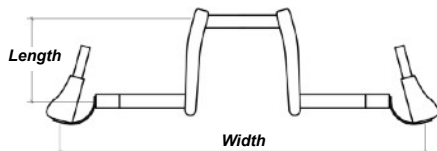

Frame Style

- Lasher Sport ATH-FS.1 - All Terrain Handcycle \$8,495.00
*Three wheel independent suspension, recumbent style.
 * Max rider weight 220 pounds (100 Kg)*

Frame Dimensions

Seat Width / Rear Wheel Width <i>Seat Width is measured from inside of seat rails.</i>	Seat Depth <i>Measure from front of backrest post to front edge of seat sling.</i>
<input type="checkbox"/> Seat Width- 16" (40.6cm), Rear Wheel Width- 33" (83.8cm)	<input type="checkbox"/> Adjustable: 14" (35.5cm) - 18" (45.7cm)
Back Height <i>Measured from seat base to top of backrest.</i>	Backrest Angle <i>Angle measured from floor plane to back plane.</i>
<input type="checkbox"/> 18" (45.7cm) - Standard <input type="checkbox"/> 22" (55.9cm) - \$295 <input type="checkbox"/> 20" (50.8cm) - \$295 <input type="checkbox"/> 24" (61.0cm) - \$295	<input type="checkbox"/> Adjustable: 70° - 90°

Footrest Style	Upholstery
<input type="checkbox"/> Adjustable with padded ankle slings and Velcro ankle restraints.	<input type="checkbox"/> Seat: Tension Strap <input type="checkbox"/> Back: Tension Strap with 1.25" (3.2cm) foam padding

Crank Arms

- Width by crank extenders- Standard
** Less leg clearance with this method vs 'Bull Horn' Style.*
- Width- 23.5" (60cm)
 Length- 6.8" (170mm)
- Optional: Custom Welded 'Bull Horn'- \$495
** Powder Coated to match frame color.*
- Width- 25" (63.5cm)
 Length- 7.25" (185mm)