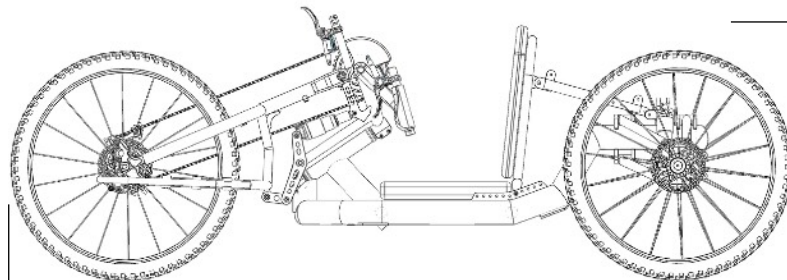

Crank Handles

- Ergo Grips, Standard
- Quad Grips, Optional- +\$695 * May require additional cost depending on setup.

Accessories

- Flag with frame mount- +\$195
- Click Strap Seat Belt- +\$225
- Seat Cushion-
 - * Standard handcycle includes back rest cushion, but does not include seat cushion.
 - Contoured Foam- +\$175
 - Supracor Stimulite Silver- +\$245
- Handcycle Hauler- +\$1,695 * Requires a 2" Trailer Hitch- Carries 1 handcycle, heavy duty aluminum construction.
- Handcycle Hauler with 2 bicycle attachment- +\$2,495 * Requires a 2" Trailer Hitch- Carries 1 handcycle plus 2 mountain bikes. heavy duty aluminum construction.

Handcycle Dimensions

* Dimensions below are a close approximation but will change depending on wheel and tire size.

Height

with 26" (559) wheels =
33" (83.8cm) overall height

with 29er (622) wheels =
36" (91.4cm) overall height