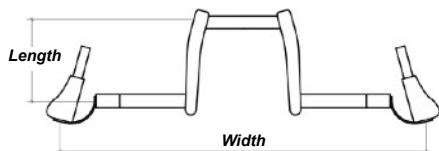

Frame Dimensions

Seat Width / Rear Wheel Width

Seat Width is measured from inside of seat rails.

- Seat Width- 16" (40.6cm), Rear Wheel Width- 33" (83.8cm)

Seat Depth

Measure from front of backrest post to front edge of seat sling.

- Adjustable: 14" (35.5cm) - 18" (45.7cm)

Back Height

Measured from seat base to top of backrest.

- 18" (45.7cm) - Standard 22" (55.9cm) - \$295
 20" (50.8cm) - \$295 24" (61.0cm) - \$295

Backrest Angle

Angle measured from floor plane to back plane.

- Adjustable: 70° - 90°

Footrest Style

- Adjustable with padded ankle slings and Velcro ankle restraints.

Upholstery

- Seat:** Tension Strap
Back: Tension Strap with 1.25" (3.2cm) foam padding

Crank Arms

- Width by crank extenders- Standard
** Less leg clearance with this method vs 'Bull Horn' Style.*

- Optional: Custom Welded 'Bull Horn'- \$495
** Powder Coated to match frame color.*

- Width- 23.5" (60cm)
 Length- 6.8" (170mm)

- Width- 25" (63.5cm)
 Length- 7.25" (185mm)

Options and Accessories

Components