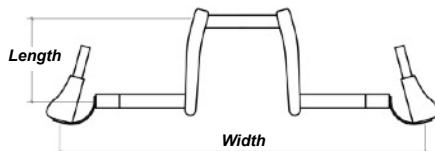

Back Height

Measured from seat base to top of backrest.

- 18" (45.7cm) - Standard 22" (55.9cm) - \$295
 20" (50.8cm) - \$295 24" (61.0cm) - \$295

Backrest Angle

Angle measured from floor plane to back plane.

- Adjustable: 70° - 90°

Footrest Style

- Adjustable with padded ankle slings and Velcro ankle restraints.

Upholstery

- Seat:** Tension Strap
Back: Tension Strap with 1.25" (3.2cm) foam padding

Crank Arms

- Width by crank extenders- Standard
** Less leg clearance with this method vs 'Bull Horn' Style.*

- Width- 23.5" (60cm)
 Length- 6.8" (170mm)

- Optional: Custom Welded 'Bull Horn'- \$495
** Powder Coated to match frame color.*

- Width- 25" (63.5cm)
 Length- 7.25" (185mm)

Options and Accessories

Components