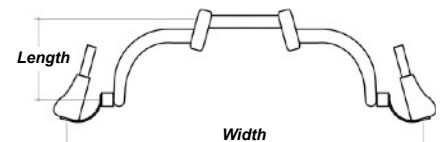

Back Height

Measured from seat base to top of backrest.

- 18" (45.7cm) - Standard 22" (55.9cm) - \$295
 20" (50.8cm) - \$295 24" (61.0cm) - \$295

Backrest Angle

Angle measured from floor plane to back plane.

- Adjustable: 70° - 90°

Footrest Style

- Adjustable with padded ankle slings and Velcro ankle restraints.

Upholstery

- Seat:** Tension Strap
Back: Tension Strap with 1.25" (3.2cm) foam padding

Crank Arms

- Width by crank extenders- Standard
** Less leg clearance with this method vs 'Bull Horn' Style.*

- Width- 23.5" (60cm)
 Length- 6.8" (170mm)

- Optional: Custom Welded 'Bull Horn'- \$495
** Powder Coated to match frame color.*

- Width- 25" (63.5cm)
 Length- 7.25" (185mm)

Options and Accessories

Components