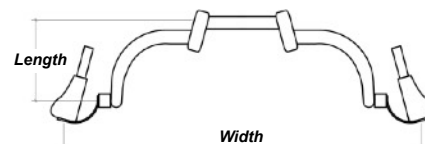

- Adjustable: 14" (35.5cm) - 18" (45.7cm)

Back Height

Measured from seat base to top of backrest.

- 18" (45.7cm) - Standard 22" (55.9cm) - \$295
 20" (50.8cm) - \$295 24" (61.0cm) - \$295

Backrest Angle

Angle measured from floor plane to back plane.

- Adjustable: 70° - 90°

Footrest Style

- Adjustable with padded ankle slings and Velcro ankle restraints.

Upholstery

- Seat:** Tension Strap
Back: Tension Strap with 1.25" (3.2cm) foam padding

Crank Arms

- Width by crank extenders- Standard
** Less leg clearance with this method vs 'Bull Horn' Style.*

- Optional: Custom Welded 'Bull Horn'- \$495
** Powder Coated to match frame color.*

- Width- 23.5" (60cm)
 Length- 6.8" (170mm)

- Width- 25" (63.5cm)
 Length- 7.25" (185mm)

Options and Accessories

Components