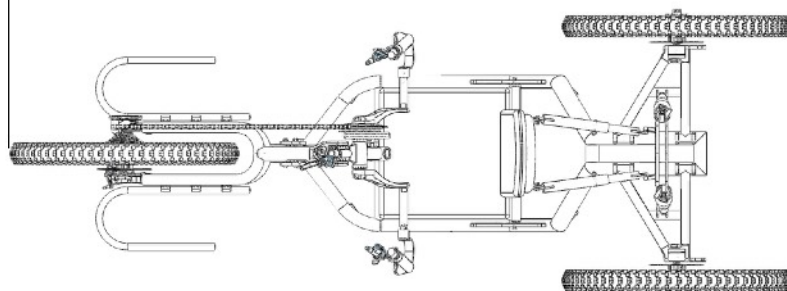

Handcycle Dimensions

* Dimensions below are a close approximation but will change depending on wheel and tire size.

Height

with 26" (559) wheels =
33" (83.8cm) overall height

with 29er (622) wheels =
36" (91.4cm) overall height

Length

with 26" wheels- 89" (226cm)
with 29er wheels- 95" (241cm)

Width

with 16" (40.6cm) seat width =
33" (83.8cm) rear wheel width

Frame Finish- Color Options

*Powder coat is a baked on finish. *Colors and shades can look different than the samples below.