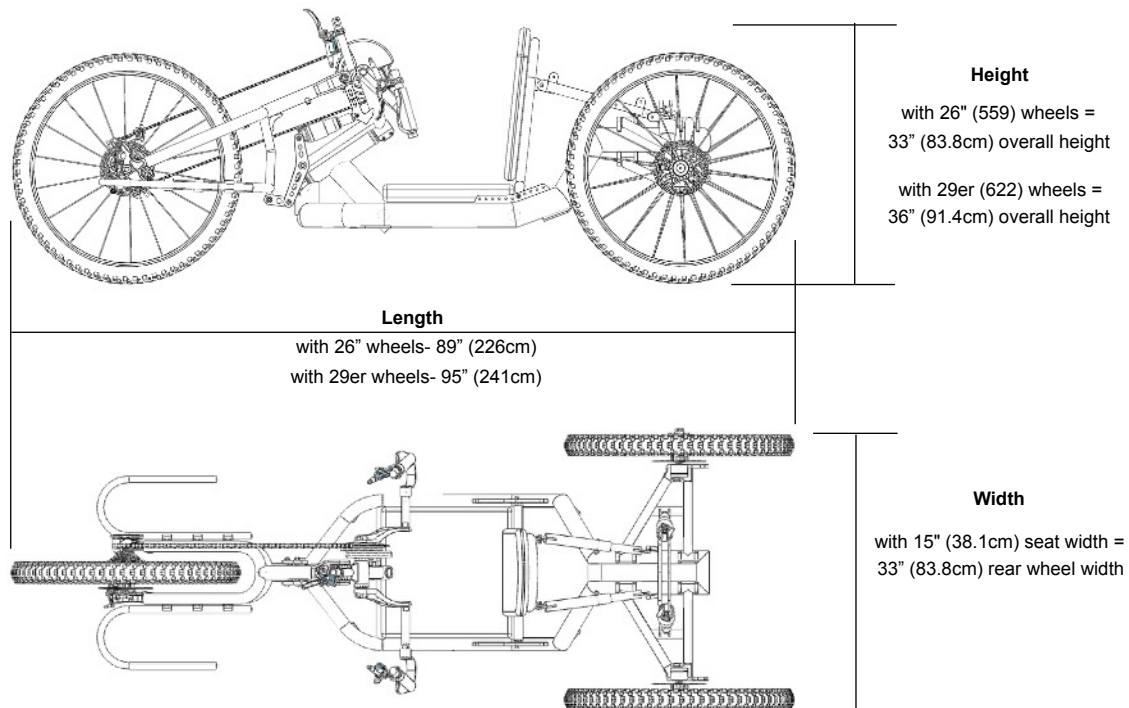

Power Option

- ☐ NO optional power system- Standard
- ☐ eRad 750watt Electric Power System, mid-mount, Optional- +$2,495
  - 750 Watt Motor
  - 17.4Ah Battery
  - Color Display
  - Throttle (engages from stopped)
  - 4 Boost settings
  - System Mounting hardware, Install, and configuration
- ☐ eRad 1000watt Electric Power System, mid-mount, Optional- +$2,995
  - 1000 Watt Motor
  - 17.4Ah Battery
  - Color Display
  - Throttle (engages from stopped)
  - 4 Boost settings
  - System Mounting hardware, Install, and configuration

Crank Handles

- ☐ Ergo Grips, Standard
- ☐ Quad Grips, Optional- +$695 * May require additional cost depending on setup.

Accessories

- ☐ Flag with frame mount- +$155
- ☐ Click Strap Seat Belt- +$175
- ☐ Seat Cushion-
  - Standard handcycle includes back rest cushion, but does not include seat cushion.
  - ☐ Contoured Foam- +$165
  - ☐ Supracor Stimulite Silver- +$225
- ☐ Handcycle Hauler- +$1,395 * Requires a 2" Trailer Hitch- Carries 1 handcycle
- ☐ Handcycle Hauler with 2 bicycle attachment- +$1,995 * Requires a 2" Trailer Hitch- Carries 1 handcycle plus 2 mountain bikes.

Handcycle Dimensions

* Dimensions below are a close approximation but will change depending on wheel and tire size.