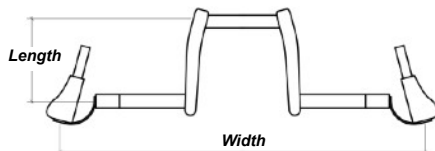

Frame Dimensions

Seat Width / Rear Wheel Width <i>Seat Width is measured from inside of seat rails.</i>	Seat Depth <i>Measure from front of backrest post to front edge of seat sling.</i>
<input type="checkbox"/> Seat Width- 16" (40.6cm), Rear Wheel Width- 33" (83.8cm)	<input type="checkbox"/> Adjustable: 14" (35.5cm) - 18" (45.7cm)
Back Height <i>Measured from seat base to top of backrest.</i>	Backrest Angle <i>Angle measured from floor plane to back plane.</i>
<input type="checkbox"/> 18" (45.7cm) - Standard <input type="checkbox"/> 22" (55.9cm) - \$295 <input type="checkbox"/> 20" (50.8cm) - \$295 <input type="checkbox"/> 24" (61.0cm) - \$295	<input type="checkbox"/> Adjustable: 70° - 90°
Footrest Style	Upholstery
<input type="checkbox"/> Adjustable with padded ankle slings and Velcro ankle restraints.	<input type="checkbox"/> Seat: Tension Strap <input type="checkbox"/> Back: Tension Strap with 1.25" (3.2cm) foam padding

Crank Arms

- Width by crank extenders- Standard
** Less leg clearance with this method vs 'Bull Horn' Style.*
- Width- 23.5" (60cm)
 Length- 6.8" (170mm)
- Optional: Custom Welded 'Bull Horn'- \$495
** Powder Coated to match frame color.*
- Width- 25" (63.5cm)
 Length- 7.25" (185mm)