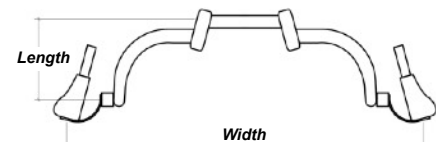

Frame Dimensions

Seat Width / Rear Wheel Width <i>Seat Width is measured from inside of seat rails.</i>	Seat Depth <i>Measure from front of backrest post to front edge of seat sling.</i>
<input type="checkbox"/> Seat Width- 16" (40.6cm), Rear Wheel Width- 33" (83.8cm)	<input type="checkbox"/> Adjustable: 14" (35.5cm) - 18" (45.7cm)
Back Height <i>Measured from seat base to top of backrest.</i>	Backrest Angle <i>Angle measured from floor plane to back plane.</i>
<input type="checkbox"/> 18" (45.7cm) - Standard <input type="checkbox"/> 22" (55.9cm) - \$295 <input type="checkbox"/> 20" (50.8cm) - \$295 <input type="checkbox"/> 24" (61.0cm) - \$295	<input type="checkbox"/> Adjustable: 70° - 90°
Footrest Style	Upholstery
<input type="checkbox"/> Adjustable with padded ankle slings and Velcro ankle restraints.	<input type="checkbox"/> Seat: Tension Strap <input type="checkbox"/> Back: Tension Strap with 1.25" (3.2cm) foam padding

Crank Arms

- Width by crank extenders- Standard
** Less leg clearance with this method vs 'Bull Horn' Style.*
- Width- 23.5" (60cm)
 Length- 6.8" (170mm)
- Optional: Custom Welded 'Bull Horn'- \$495
** Powder Coated to match frame color.*
- Width- 25" (63.5cm)
 Length- 7.25" (185mm)