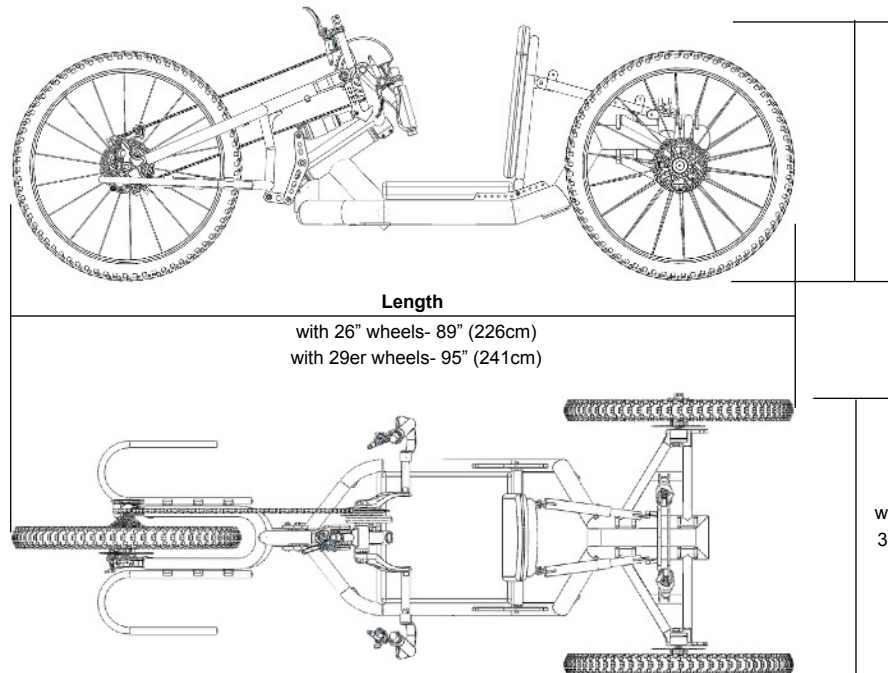

Crank Arms

- Width by crank extenders- Standard
** Less leg clearance with this method vs 'Bull Horn' Style.*
- Width- 23.5" (60cm)
 Length- 6.8" (170mm)
- Optional: Custom Welded 'Bull Horn'- \$495
** Powder Coated to match frame color.*
- Width- 25" (63.5cm)
 Length- 7.25" (185mm)

Crank Handles

- Ergo Grips, Standard
- Quad Grips, Optional- +\$695 * May require additional cost depending on setup.

Accessories

- Flag with frame mount- +\$195
- Click Strap Seat Belt- +\$225
- Seat Cushion-
 - * Standard handcycle includes back rest cushion, but does not include seat cushion.
 - Contoured Foam- +\$175
 - Supracor Stimulite Silver- +\$245
- Handcycle Hauler- +\$1,695 * Requires a 2" Trailer Hitch- Carries 1 handcycle, heavy duty aluminum construction.
- Handcycle Hauler with 2 bicycle attachment- +\$2,495 * Requires a 2" Trailer Hitch- Carries 1 handcycle plus 2 mountain bikes. heavy duty aluminum construction.

Handcycle Dimensions

* Dimensions below are a close approximation but will change depending on wheel and tire size.

Height

with 26" (559) wheels =
33" (83.8cm) overall height

with 29er (622) wheels =
36" (91.4cm) overall height

Length

with 26" wheels- 89" (226cm)
with 29er wheels- 95" (241cm)

Width

with 16" (40.6cm) seat width =
33" (83.8cm) rear wheel width

Frame Finish- Color Options

*Powder coat is a baked on finish. *Colors and shades can look different than the samples below.