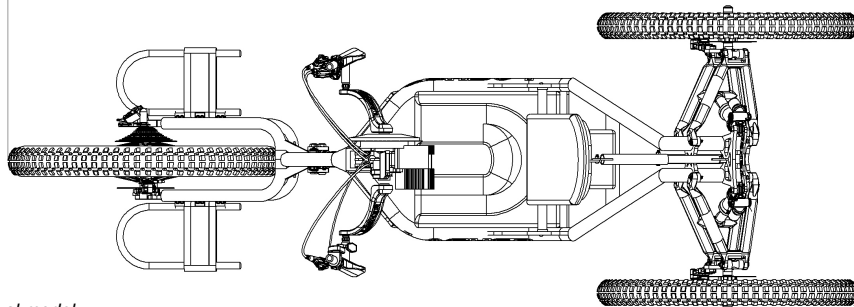

Length

with 27.5" plus wheels- 92" (233.7cm)

with 29er wheels- 93.5" (237.5cm)

Height

with 27.5" (69.9cm) plus wheels =
30" (76.2cm) overall height

with 29er (73.7) wheels =
31" (83.8cm) overall height

Width