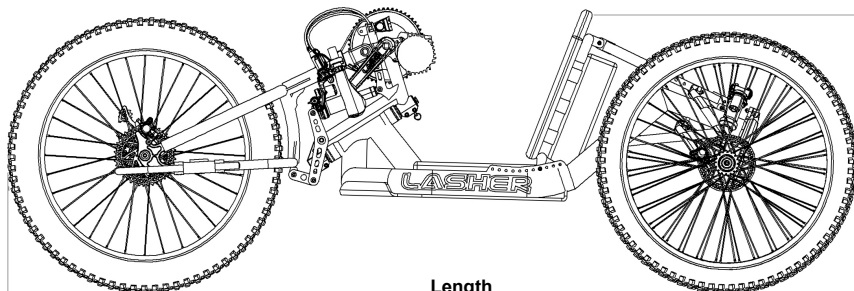

Shocks

FOX SHOX

☐ Fox Float Factory +$245

FOX SHOX

☐ Fox Float X +$445

DVO

☐ DVO Topaz Gen3 + $245

Accessories

☐ **Rear Mount Platform Rack- +$495** * Powder Coated to match frame, or request color (requested color may add additional cost).
H08APR Flag Mount included

☐ **Wheelchair Carrier Attachment- +$395** * Requires Rear Mount Platform Rack. Powder Coated black, or request color (requested color may add additional cost).
H08APRWC

☐ **Rear Mount Basket Style Rack- +$995** * Powder Coated to match frame, or request color (requested color may add additional cost).
H08ABR Flag Mount included

☐ **Skid Plate- +$395** * Powder Coated to match frame, or request color (requested color may add additional cost).

Crash and Damage Policy

In the event of a crash or incidental damage, please refer to the owner's manual.

Handcycle Dimensions

* Dimensions below are a close approximation but will change depending on wheel and tire size.

Weight- base model set up-
63 pounds (28.6kg)

Weight- w/ e-motor and plus size 27.5" wheel set-
86 pounds (39kg)

Length

with 27.5" plus wheels- 92" (233.7cm)

with 29er wheels- 93.5" (237.5cm)

Height

with 27.5" (69.9cm) plus wheels =
30" (76.2cm) overall height

with 29er (73.7) wheels =
31" (83.8cm) overall height